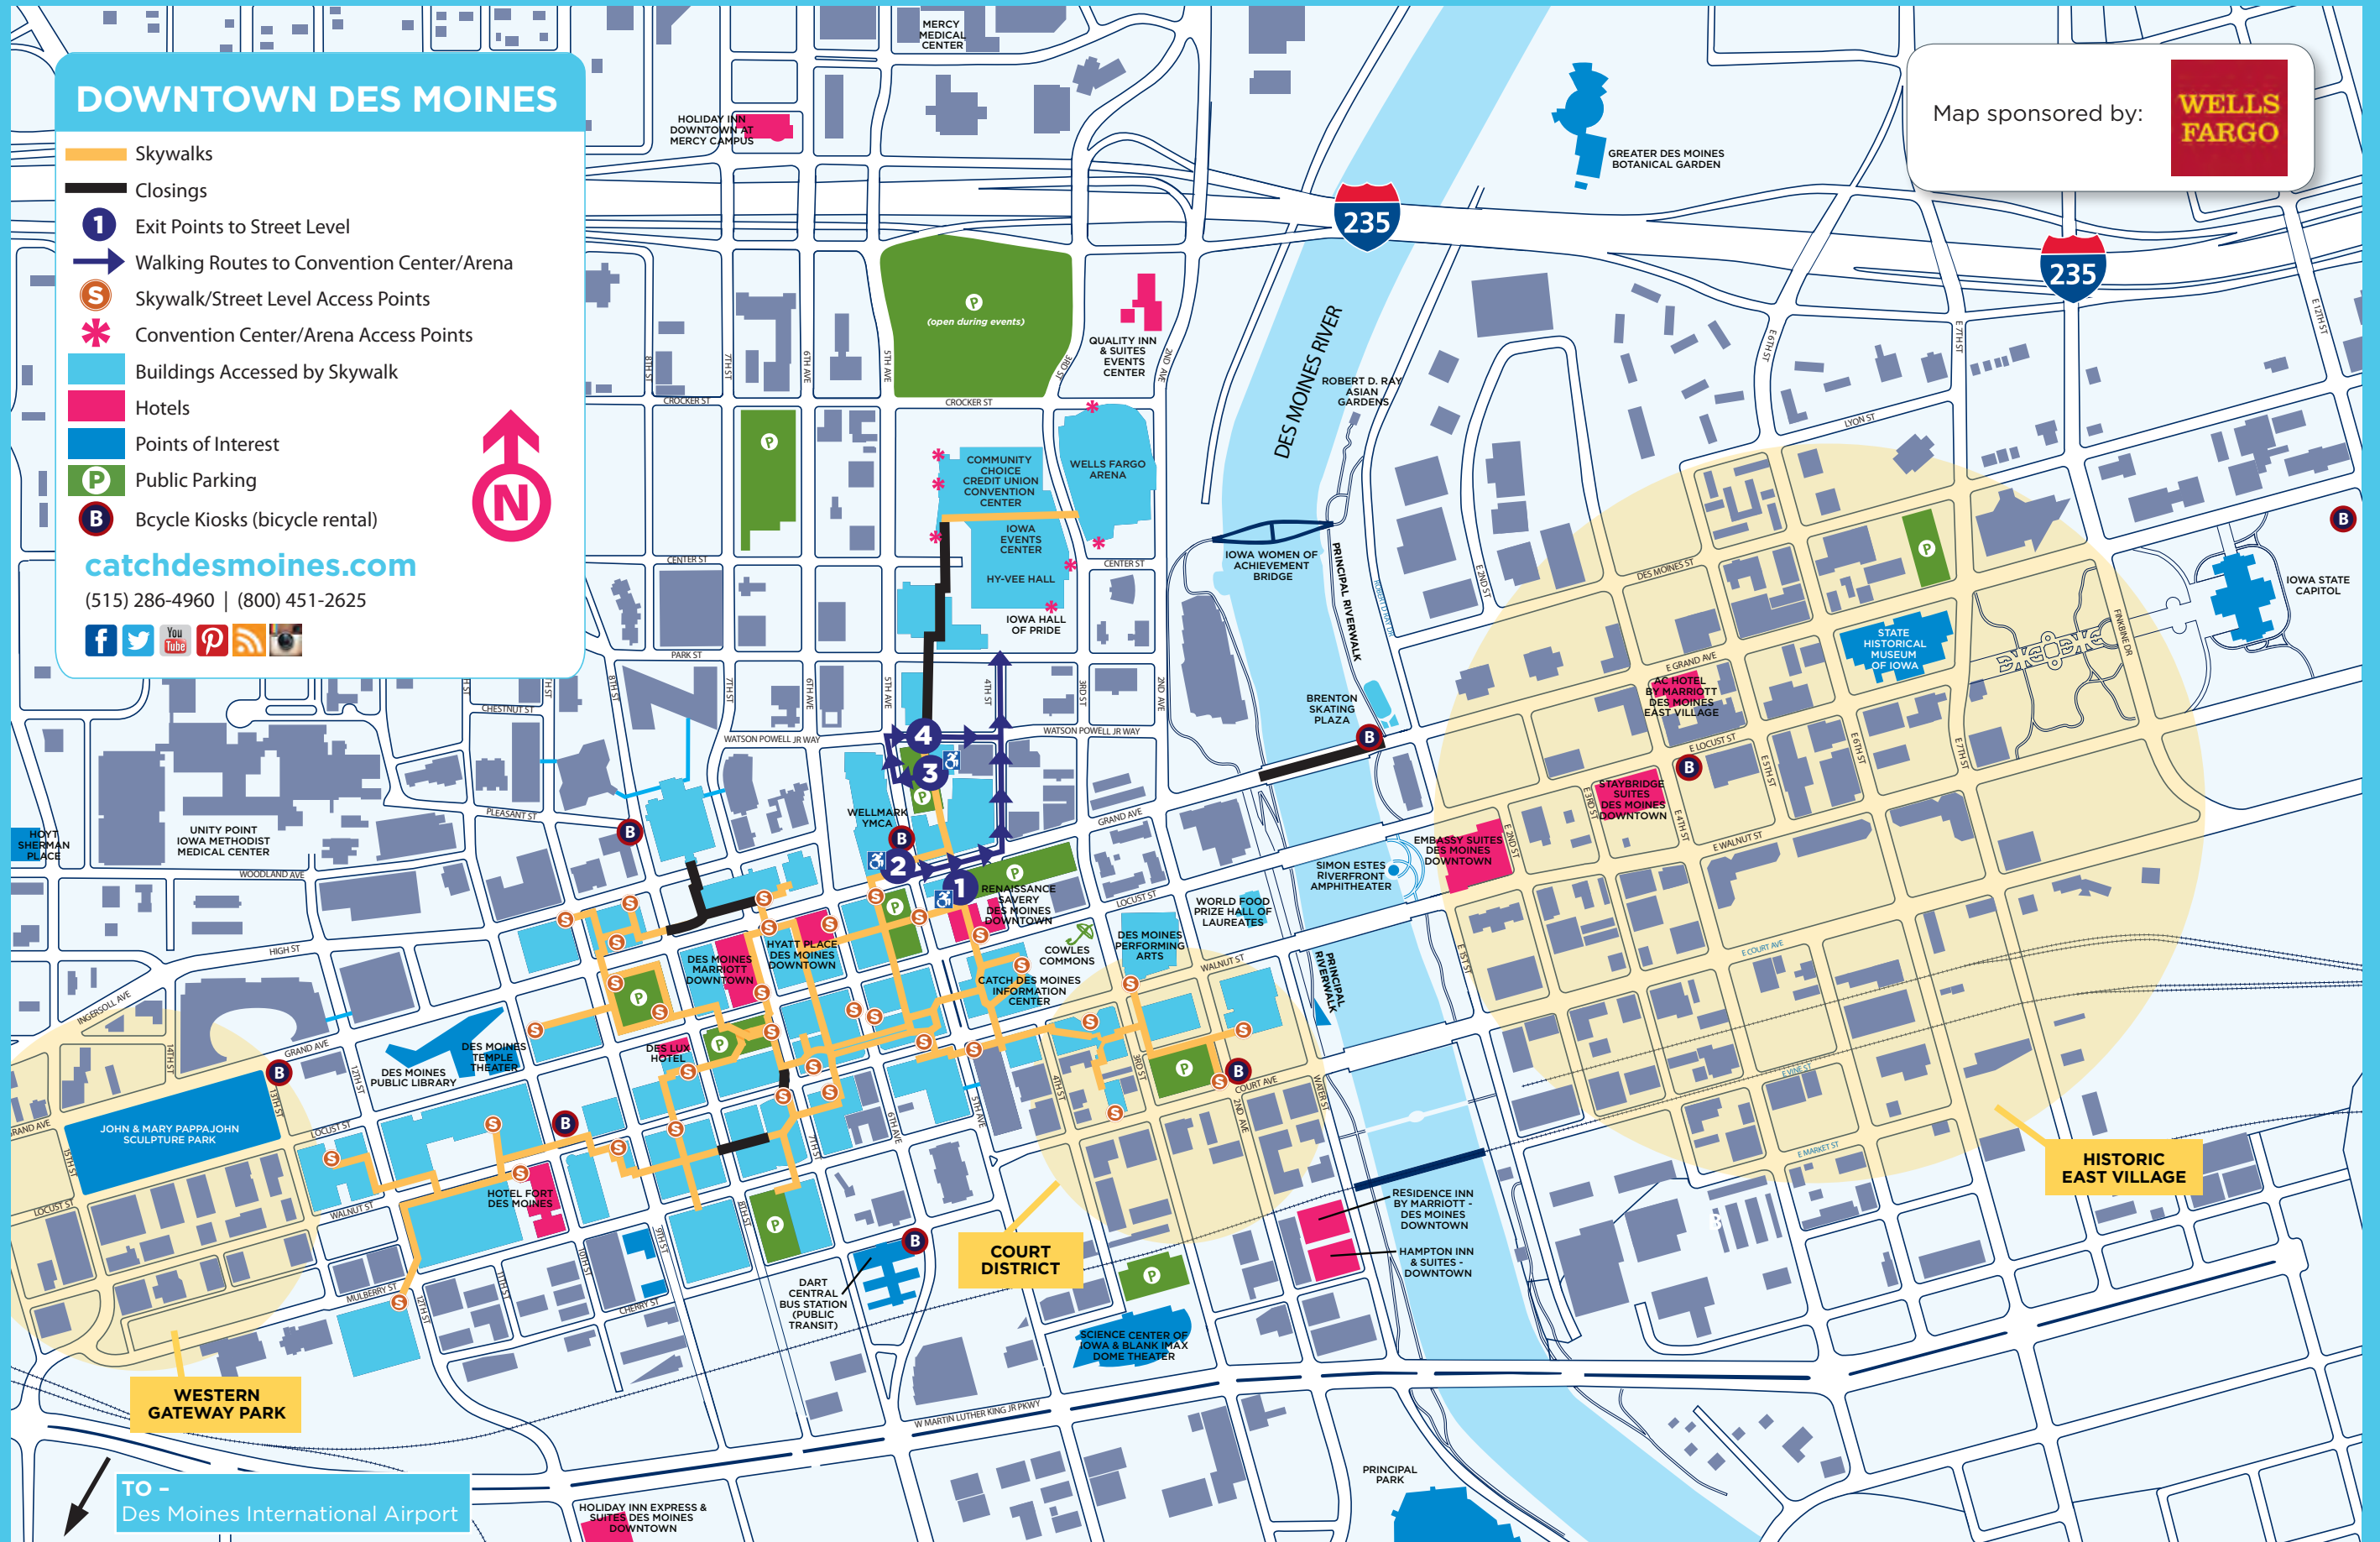

DOWNTOWN DES MOINES

-  Skywalks
-  Closings
-  Exit Points to Street Level
-  Walking Routes to Convention Center/Arena
-  Skywalk/Street Level Access Points
-  Convention Center/Arena Access Points
-  Buildings Accessed by Skywalk
-  Hotels
-  Points of Interest
-  Public Parking
-  Bicycle Kiosks (bicycle rental)

catchdesmoines.com

(515) 286-4960 | (800) 451-2625

Map sponsored by:

WESTERN GATEWAY PARK

COURT DISTRICT

HISTORIC EAST VILLAGE

TO - Des Moines International Airport