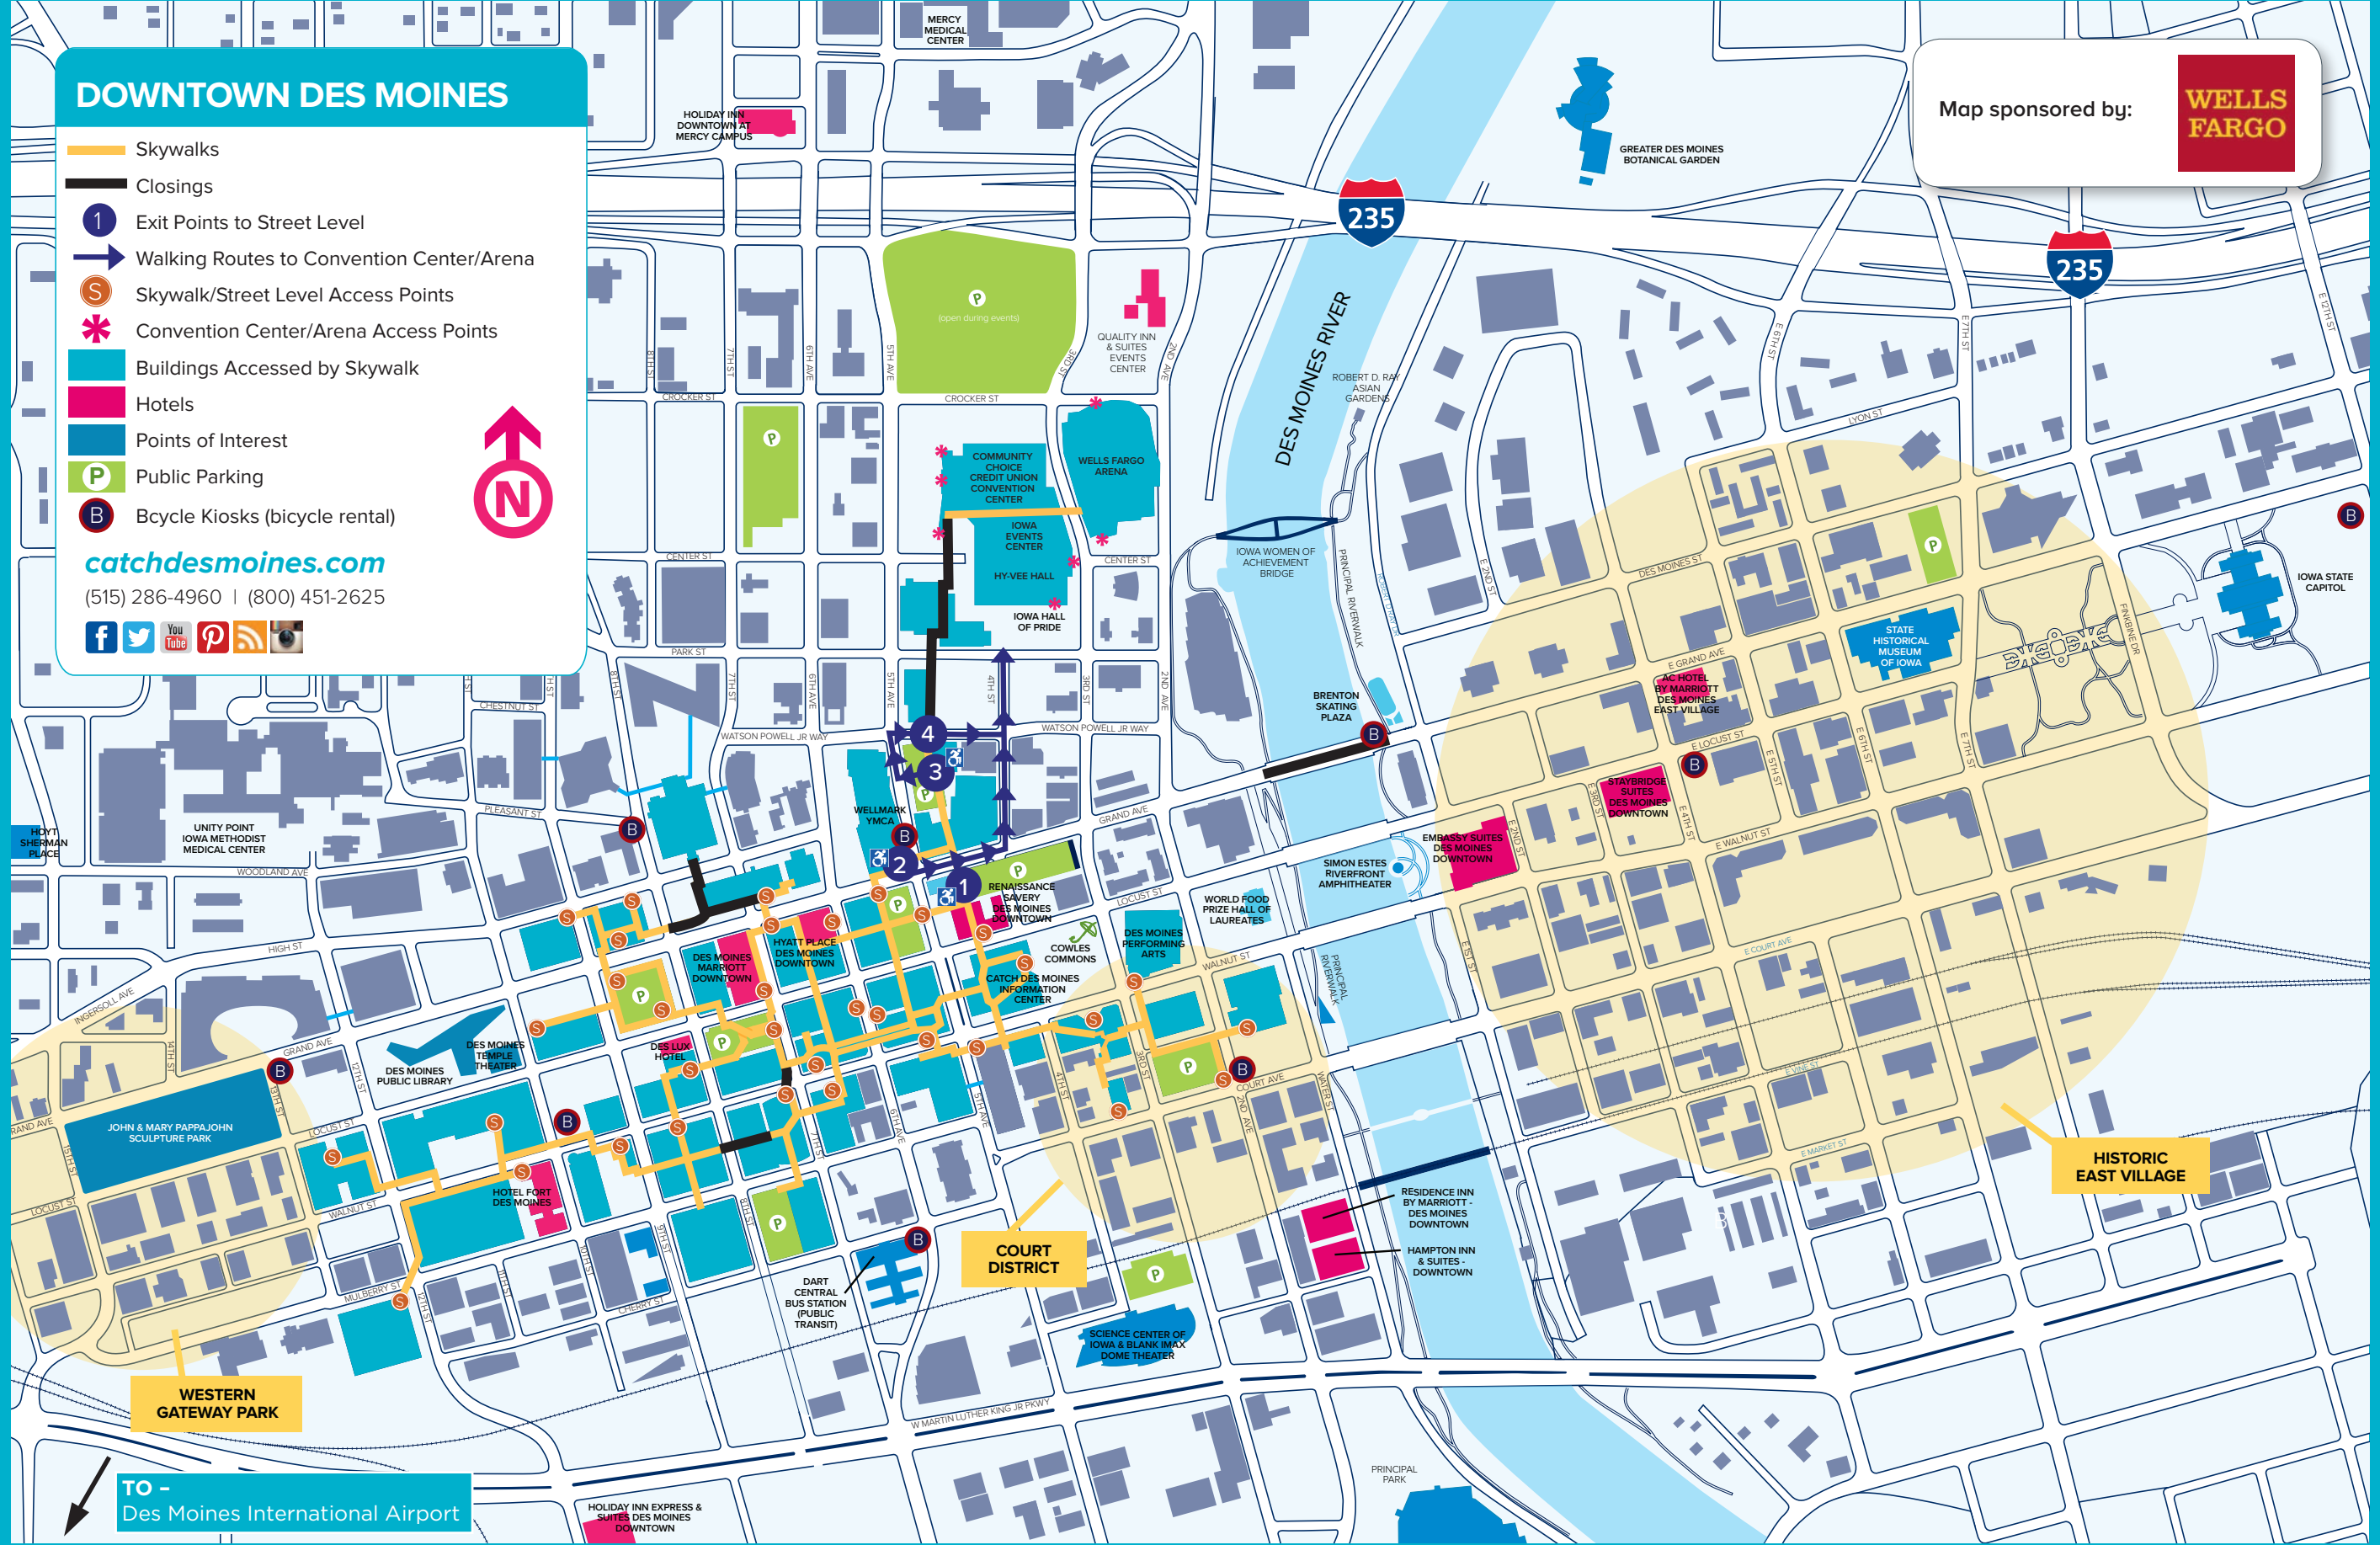

DOWNTOWN DES MOINES

-  Skywalks
-  Closings
-  Exit Points to Street Level
-  Walking Routes to Convention Center/Arena
-  Skywalk/Street Level Access Points
-  Convention Center/Arena Access Points
-  Buildings Accessed by Skywalk
-  Hotels
-  Points of Interest
-  Public Parking
-  Bicycle Kiosks (bicycle rental)

catchdesmoines.com
 (515) 286-4960 | (800) 451-2625

Map sponsored by: 

WESTERN GATEWAY PARK

COURT DISTRICT

HISTORIC EAST VILLAGE

TO - Des Moines International Airport