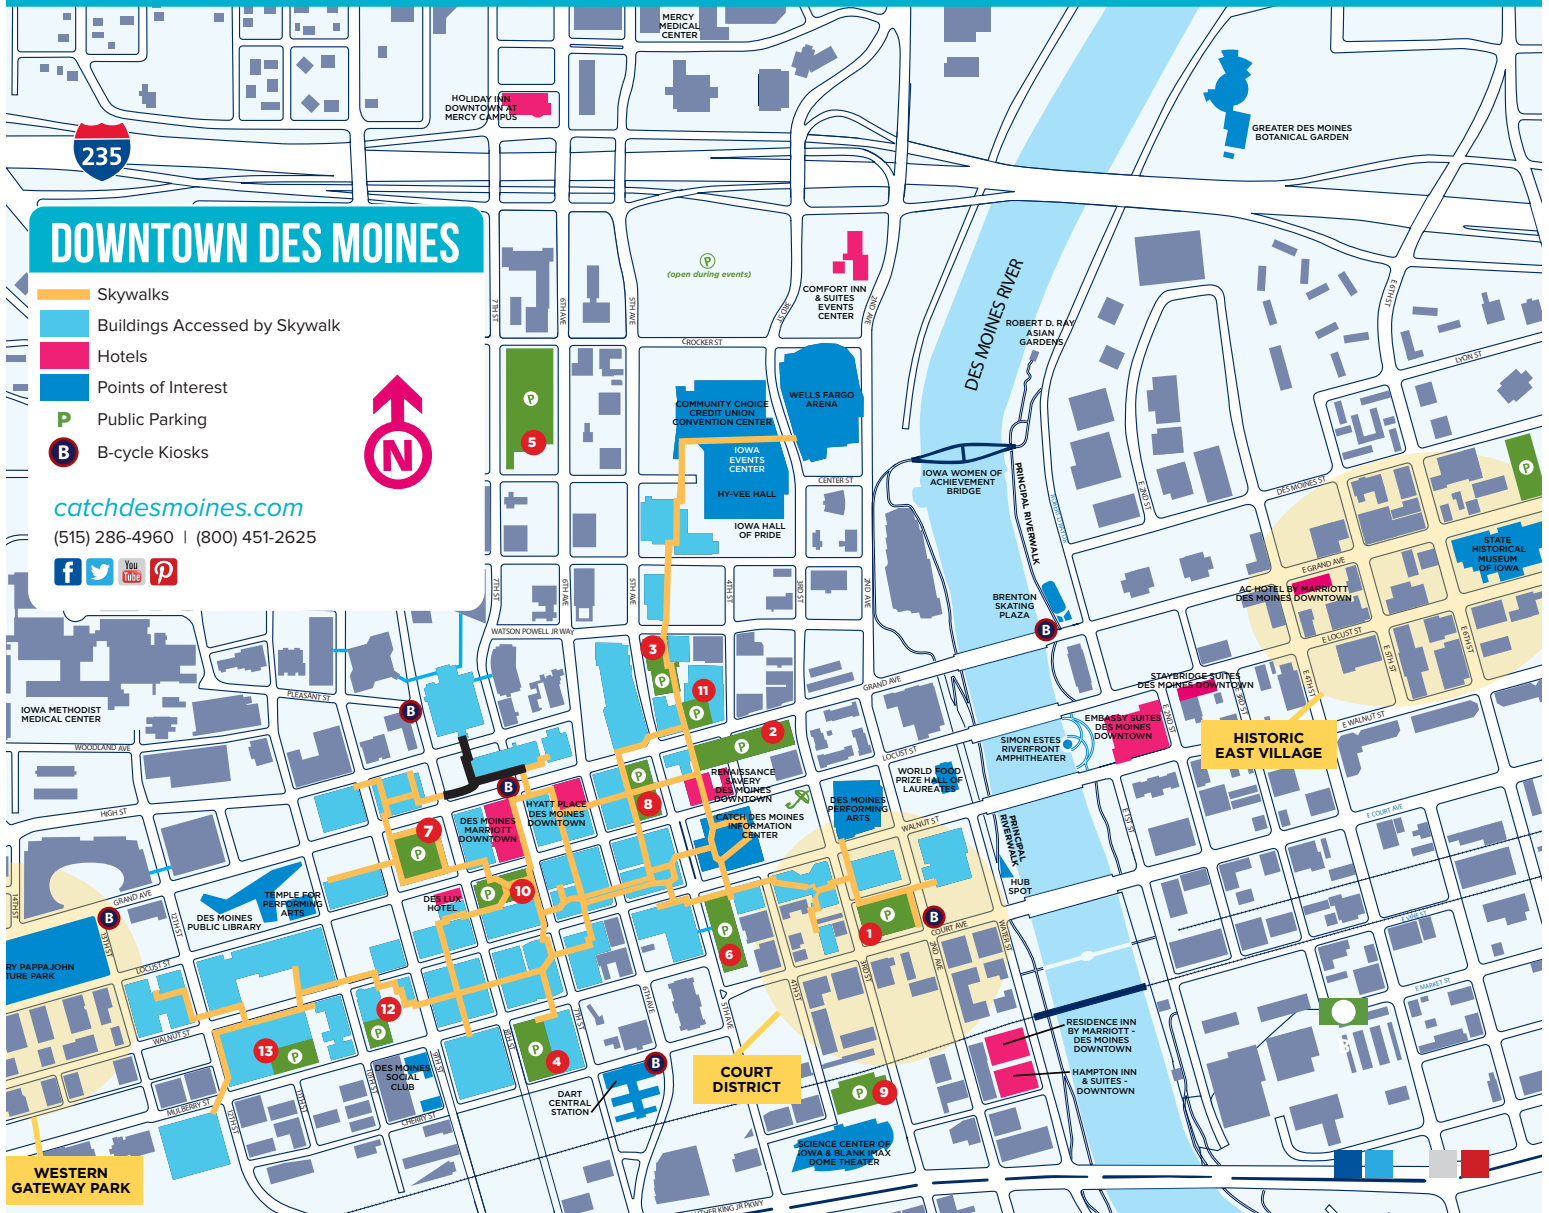

## HOURLY PARKING RATES

**1 3rd & Court**  
 \$1/hr.  
 (\$10 daily max)

**2 4th & Grand**  
 \$1/hr.  
 (\$10 daily max)

**3 5th & Keo**  
 \$1/hr.  
 (\$10 daily max)

**4 8th & Mulberry**  
 \$1/hr.  
 (\$10 daily max)

**5 7th & Center  
 Park & Ride**  
 0-1...\$1.50  
 1-2...\$3  
 2-3...\$3.50  
 3-4...\$4  
 4-5...\$4.50  
 5-12...\$5  
 12-24...\$6

**6 5th & Walnut**

**7 9th & Locust**  
 \$1/hr.

**8 5th & Locust**  
 0-1...\$1  
 1-2...\$2  
 2-3...\$3  
 3-4...\$4  
 4-5...\$5  
 5-6...\$6  
 6-7...\$7  
 7-8...\$8  
 8-9...\$9  
 9-24...\$10

**9 Science Center**  
 Open 10 a.m.-10 p.m.

0-1...\$3  
 1-2...\$4  
 2-3...\$5  
 3-4...\$6  
 4-5...\$7

**10 Partnership Lot**  
 0-1...\$2  
 1-2...\$3  
 2-3...\$4  
 3-11...\$4+\$1 per hour  
 11-24...\$13

**11 4th & Grand**  
 \$7/day flat fee

**12 10th & Mulberry**  
 0-1...\$2  
 1-2...\$4  
 2-3...\$5  
 3-8...\$7  
 8-12...\$9

**13 11th & Mulberry**  
 0-30 min...\$2  
 30-1 hr...\$3  
 1-2...\$4  
 2-3...\$5  
 3-4...\$6